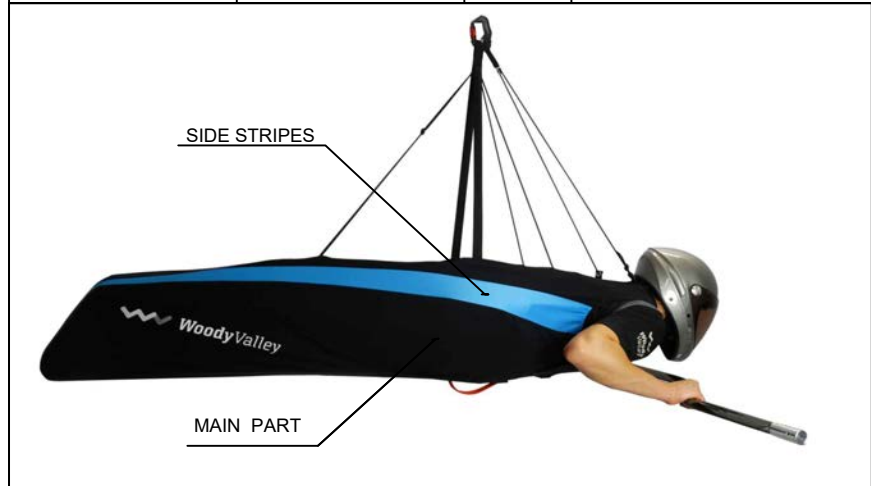

# libero

Order date \_\_\_\_\_

Measurements in centimeters only

Shoes n.

Weight Kg  male  female

DEALER	CUSTOMER	ORDER NUMBER	For producer only
			SIZE _____

MAIN PART	SIDE STRIPES	select with <input checked="" type="checkbox"/>
BLACK	LIGHT GREY 451	<input type="checkbox"/>
BLACK	DARK GREY 5091	<input type="checkbox"/>
BLACK	RED 407	<input type="checkbox"/>
BLACK	DARK RED 7065	<input type="checkbox"/>
BLACK	LIME GREEN 5092	<input type="checkbox"/>
BLACK	DARK GREEN 5067	<input type="checkbox"/>
BLACK	BLUE 5094	<input type="checkbox"/>
BLACK	TURQUOISE 7042	<input type="checkbox"/>
BLACK	ORANGE 430	<input type="checkbox"/>

The harness comes complete with one FINSTERWALDER TITANAL CARABINER and a RUCKSACK.

There are four loops for towing: two for aero towing and two for winch towing. The radio pocket and dragchute container are located on the opposite side of the rescue parachute container.